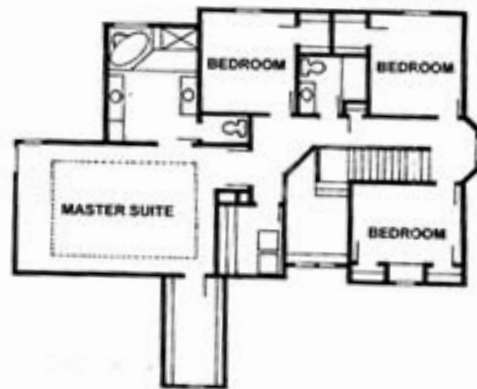

# THE ALEXANDRIA

2356 SQ. FT

4 BEDROOMS, 2.5 BATHS

TWO STORY

FIRST FLOOR

SECOND FLOOR

P.O. BOX 2629  
OLATHE, KS 66063-2629  
OFFICE PHONE: 913-856-5139  
FAX: 913-856-5368

[WWW.CECIL-RAYHOMES.COM](http://WWW.CECIL-RAYHOMES.COM)